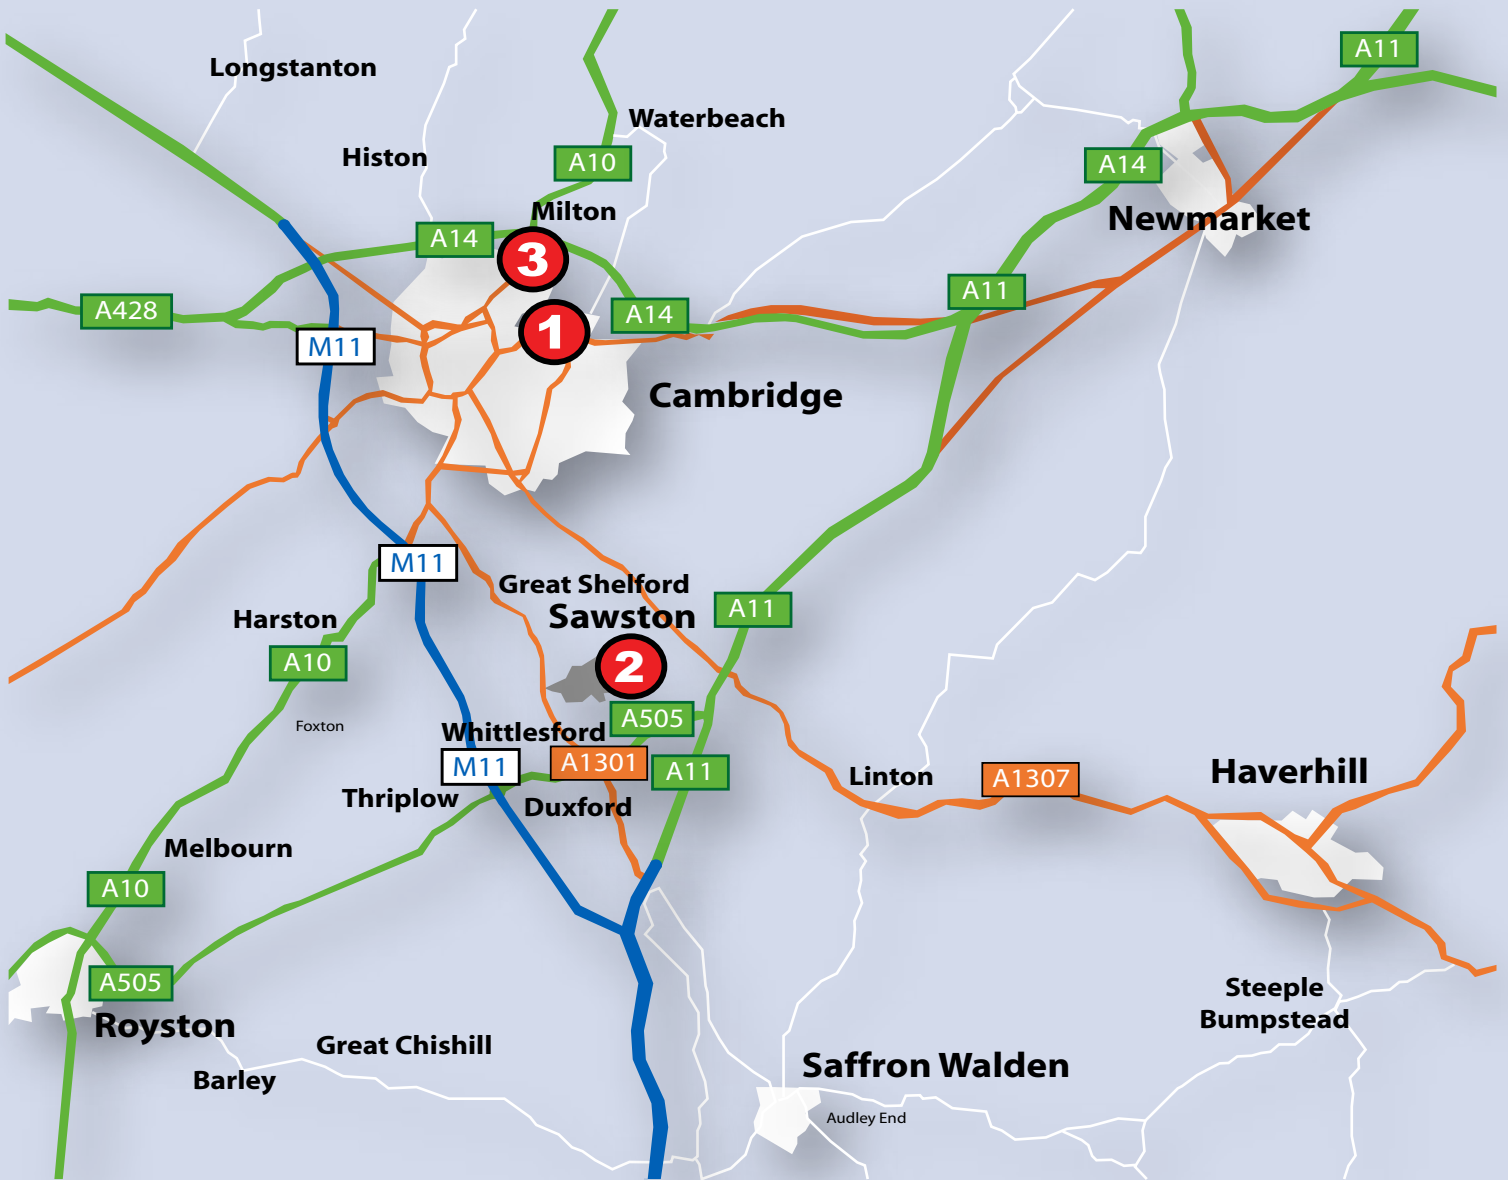

CAMBRIDGE STORAGE CENTRES

Mercers Row CB5 8HY

Grove Road CB22 4TJ

Cowley Road CB4 0DN

01223 365245

Mercers Row Cambridge • Grove Road Sawston • Cowley Road Cambridge